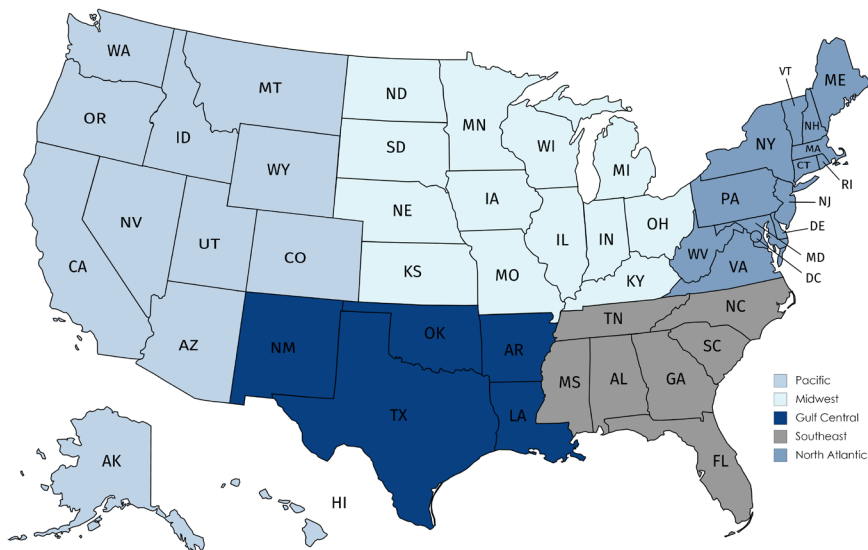

PARTS SUPER CENTER SALES EXPERTS

CUSTOMER SERVICE

Ann Zore | Customer Service Manager
317-554-3705 | Ann.Zore@PSCParts.com

INSIDE SALES TEAM

Becca Rauh | Pre-Sales Supervisor
317.554.3979 | Becca.Rauh@PSCParts.com

Eric Sherwood | North Atlantic Region

Terry Avance | Southeast Region

Lisa Rader | Midwest Region

Lisa Jordan | Gulf Central Region

Justin Von Buchler | Pacific Region

Contact us at Sales@PSCParts.com | 800-727-8443

POST SALES TEAM

Krista Weatherman | Post-Sales Supervisor
317-554-3734 | Krista.Weatherman@PSCParts.com

Ken Faulkner | North Atlantic, Southeast, Gulf Central Region

Clayton Brown | Midwest, Pacific Region

Contact us at PostSales@PSCParts.com

SALES

John Mirro | National Sales Manager
John.Mirro@PSCParts.com | 317-554-3909

REGIONAL SALES LEADERS

Christopher Olsen | North Atlantic Region
Christopher.Olsen@PSCParts.com | 317-450-4000

Paul Zecchino | Southeast Region
Paul.Zecchino@PSCParts.com | 770-575-7379

Frank Kantner | Midwest Region
Frank.Kantner@PSCParts.com | 317-460-7896

Rosemary Abramson | Gulf Central Region
Rosemary.Abramson@PSCPart.com | 317-864-9654

Justin Sandlin | Pacific Region
Justin.Sandlin@PSCParts.com | 317-464-9708

GET IN TOUCH

Parts Super Center
7555 Woodland Drive
Indianapolis, IN 46278

Phone: 888-997-4763
Email: sales@pscparts.com
PSCParts.com