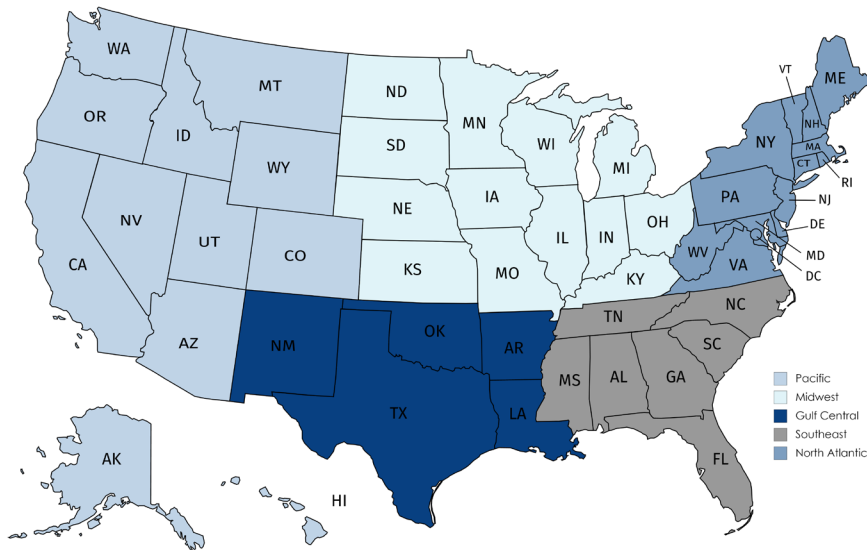

PARTS SUPER CENTER

SALES EXPERTS

CUSTOMER SERVICE

Ann Zore | Customer Service Manager
317-554-3705 | Ann.Zore@PSCParts.com

INSIDE SALES TEAM

Becca Rauh | Pre-Sales Supervisor
317.554.3979 | Becca.Rauh@PSCParts.com

Eric Sherwood | North Atlantic Region

Terry Avance | Southeast Region

Lisa Rader | Midwest Region

Lisa Jordan | Gulf Central Region

Justin Von Buchler | Pacific Region

Contact us at Sales@PSCParts.com | 800-727-8443

POST SALES TEAM

Krista Weatherman | Post-Sales Supervisor
317-554-3734 | Krista.Weatherman@PSCParts.com

Ken Faulkner | North Atlantic, Southeast, Gulf Central Region

Clayton Brown | Midwest, Pacific Region

Contact us at PostSales@PSCParts.com

SALES

John Mirro | National Sales Manager
John.Mirro@PSCParts.com | 317-554-3909

REGIONAL SALES LEADERS

Christopher Olsen | North Atlantic Region
Christopher.Olsen@PSCParts.com | 317-450-4000

Paul Zecchino | Southeast Region
Paul.Zecchino@PSCParts.com | 770-575-7379

Frank Kantner | Midwest Region
Frank.Kantner@PSCParts.com | 317-460-7896

Rosemary Abramson | Gulf Central Region
Rosemary.Abramson@PSCParts.com | 317-864-9654

Justin Sandlin | Pacific Region
Justin.Sandlin@PSCParts.com | 317-464-9708

GET IN TOUCH

Parts Super Center
7555 Woodland Drive
Indianapolis, IN 46278

Phone: 888-997-4763
Email: sales@pscparts.com
PSCParts.com