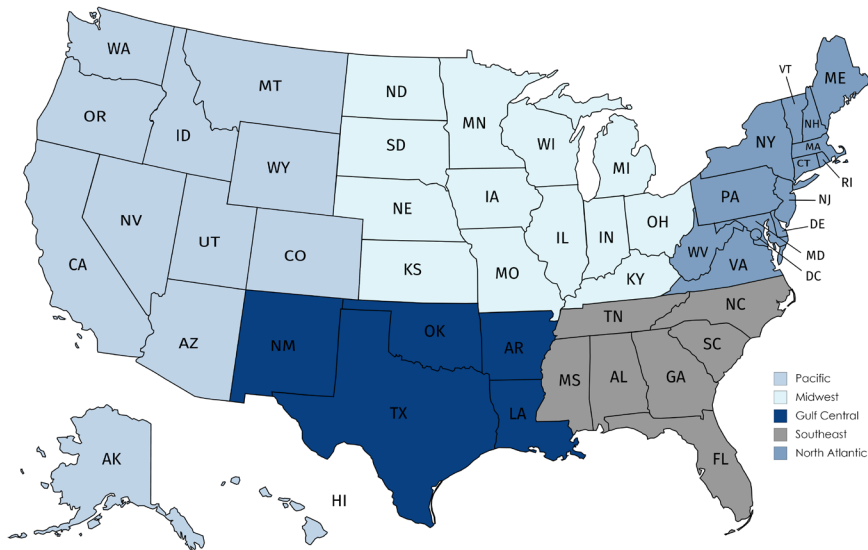

PARTS SUPER CENTER SALES EXPERTS

CUSTOMER SERVICE

Ann Zore | Customer Service Manager
317-554-3705 | Ann.Zore@PSCParts.com

INSIDE SALES TEAM

Becca Rauh | Pre-Sales Supervisor
317.554.3979 | Becca.Rauh@PSCParts.com

Justin von Buchler | North Atlantic Region
Eric Sherwood | Southeast Region
Lisa Rader | Midwest Region
Lisa Jordan | Gulf Central Region
Terry Avance | Pacific Region
Neal Baker | International Region

Contact us at Sales@PSCParts.com | 800-727-8443

POST SALES TEAM

Krista Weatherman | Post-Sales Supervisor
317-554-3734 | Krista.Weatherman@PSCParts.com

Ken Faulkner | North Atlantic, Southeast, Gulf Central Region
Clayton Brown | Midwest, Pacific Region

Contact us at PostSales@PSCParts.com

SALES

John Mirro | National Sales Manager
John.Mirro@PSCParts.com | 317-554-3909

REGIONAL SALES LEADERS

Chris Olsen | North Atlantic Region
Christopher.Olsen@PSCParts.com | 317-450-4000

Paul Zecchino | Southeast Region
Paul.Zecchino@PSCParts.com | 770-575-7379

Frank Kantner | Midwest Region
Frank.Kantner@PSCParts.com | 317-460-7896

Rosemary Abramson | Gulf Central Region
Rosemary.Abramson@PSCPart.com | 317-864-9654

Justin Sandlin | Pacific Region
Justin.Sandlin@PSCParts.com | 317-464-9708

GET IN TOUCH

Parts Super Center
7555 Woodland Drive
Indianapolis, IN 46278

Phone: 888-997-4763
Email: sales@pscparts.com
PSCParts.com